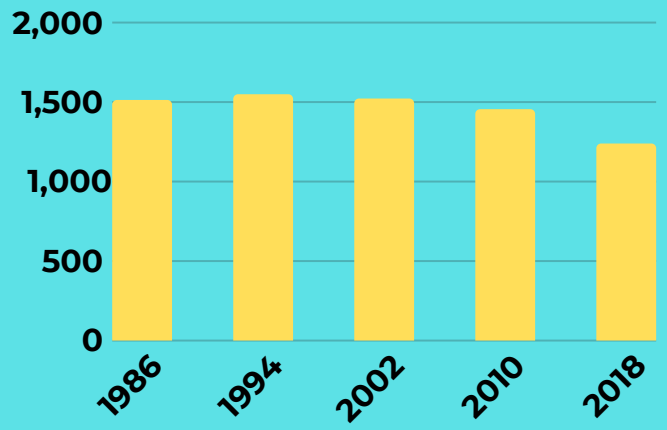

PACIFIC YEARLY MEETING (2019)

PACIFIC YEARLY MEETING IS A
BODY OF 1,233 MEMBERS ACROSS
MEXICO, HAWAII, NEVADA &
CALIFORNIA

FRIENDS OF COLOR
REPRESENT LESS
THAN 10% OF OUR
BODY.

SINCE 1986, MEMBERSHIP
HAS DECLINED BY 18
PERCENT

CONCERNS AS REFLECTED IN STATE OF THE MEETING REPORTS

TRENDS AMONG US

- GROWING CONCERN FOR IMMIGRATION
- OUTREACH TO LOCAL COMMUNITY ACROSS THE YEARLY MEETING.
- HALF OF ALL LOCAL MEETINGS/WG SEEK INCREASE IN CAPACITY
- FRIENDS OF COLOR REGIONAL GATHERING