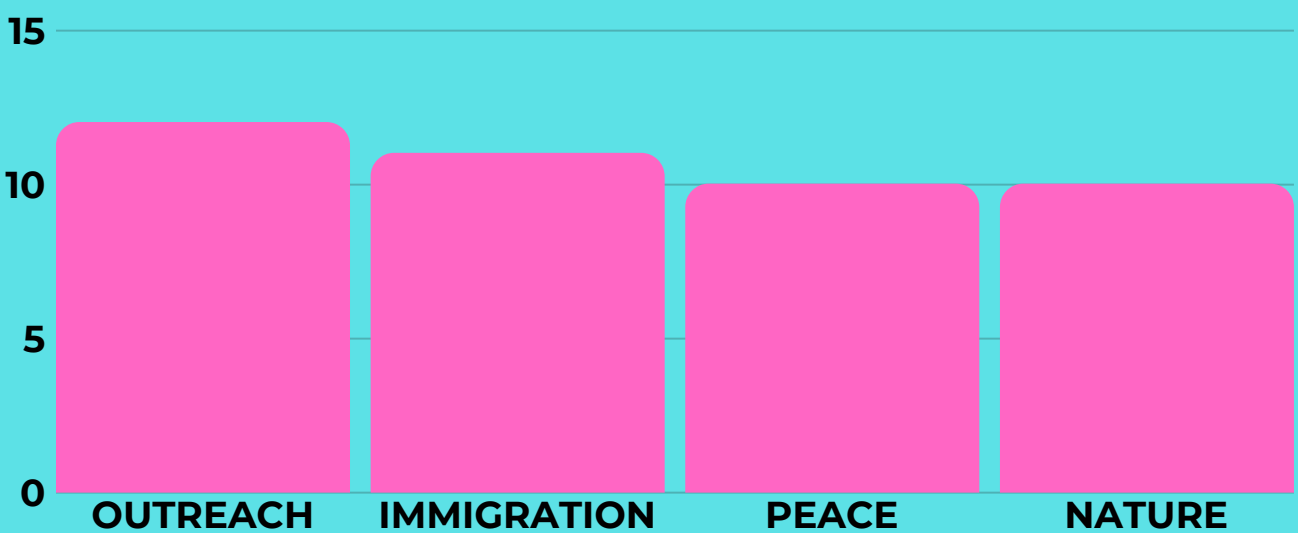

PACIFIC YEARLY MEETING (2019)

PACIFIC YEARLY MEETING IS A
BODY OF 1,233 MEMBERS ACROSS
MEXICO, HAWAII, NEVADA &
CALIFORNIA

FRIENDS OF COLOR
REPRESENT LESS
THAN 10% OF OUR
BODY.

SINCE 1986, MEMBERSHIP
HAS DECLINED BY 18
PERCENT

CONCERNS AS REFLECTED IN STATE OF THE MEETING REPORTS

TRENDS AMONG US

- GROWING CONCERN FOR IMMIGRATION
- OUTREACH TO LOCAL COMMUNITY ACROSS THE YEARLY MEETING.
- HALF OF ALL LOCAL MEETINGS/WG SEEK INCREASE IN CAPACITY
- FRIENDS OF COLOR REGIONAL GATHERING