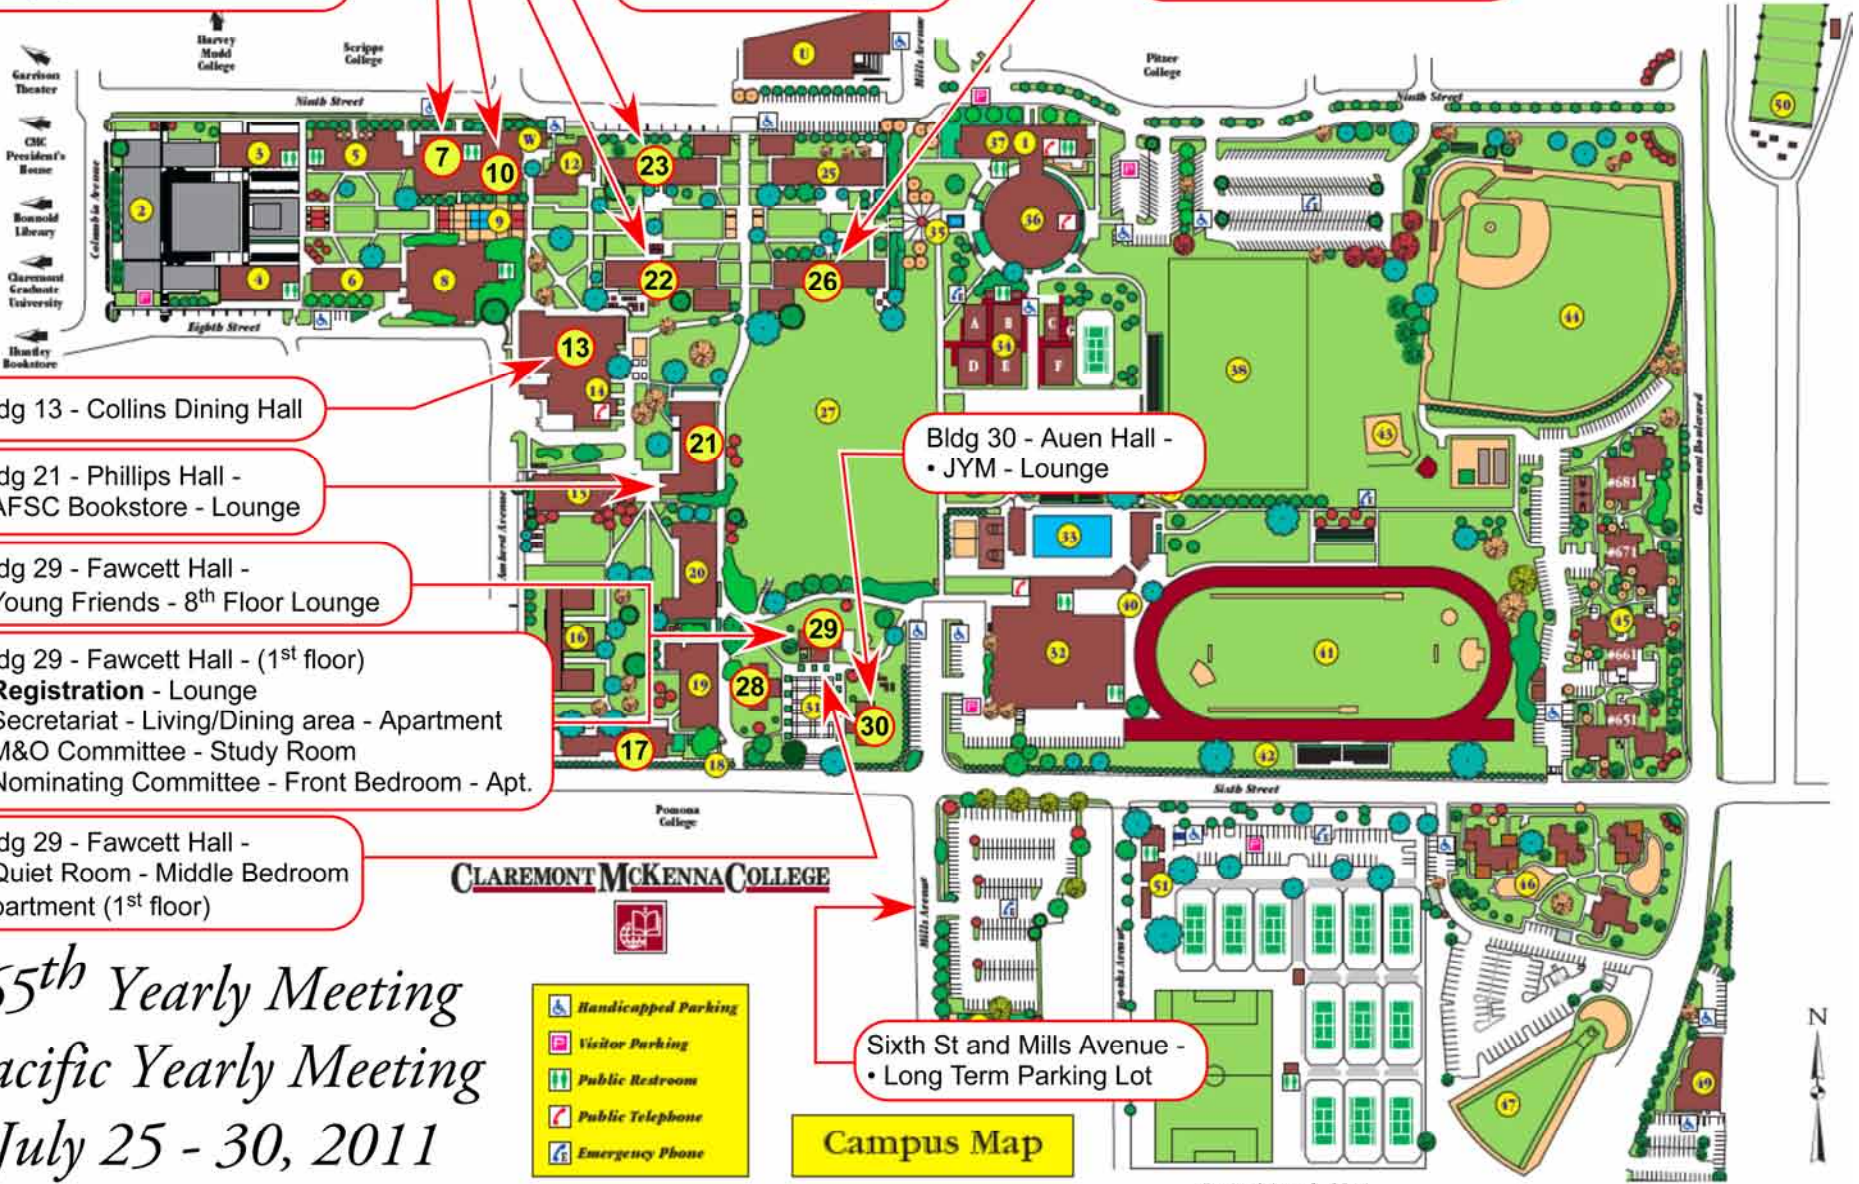

Bldg 10 - McKenna Auditorium
 • **Plenary Space**
 • Lost & Found • Message Board

Bldg 22 - Appleby Hall -
 • Lower Elementary - Lounge

Bldg 7 - Emmett Student Center
 • Display Tables - The Hub

Bldg 23 - Wohlford Hall -
 • Preschool - Lounge

Bldg 26 - Green Hall -
 • Upper Elementary - Lounge

Bldg 13 - Collins Dining Hall

Bldg 21 - Phillips Hall -
 • AFSC Bookstore - Lounge

Bldg 29 - Fawcett Hall -
 • Young Friends - 8th Floor Lounge

Bldg 29 - Fawcett Hall - (1st floor)
 • **Registration** - Lounge
 • Secretariat - Living/Dining area - Apartment
 • M&O Committee - Study Room
 • Nominating Committee - Front Bedroom - Apt.

Bldg 29 - Fawcett Hall -
 • Quiet Room - Middle Bedroom
 Apartment (1st floor)

Bldg 30 - Auen Hall -
 • JYM - Lounge

Sixth St and Mills Avenue -
 • Long Term Parking Lot

CLAREMONT MCKENNA COLLEGE

- Handicapped Parking
- Visitor Parking
- Public Restroom
- Public Telephone
- Emergency Phone

Campus Map

Revised June 2, 2011

*65th Yearly Meeting
 Pacific Yearly Meeting
 July 25 - 30, 2011*

65th Yearly Meeting
Pacific Yearly Meeting
 July 25 – 30, 2011
 Claremont McKenna College

Function	Building	Location	Bldg#
AFSC Bookstore	Phillips Hall	Lounge – SW corner of bldg.	21
Dining Hall	Collins Dining Hall		13
Display Tables	Emett Student Center	The Hub	7
JYM	Auen Hall	Lounge	30
Lost & Found	McKenna Auditorium		10
Lower Elementary	Appleby Hall	Lounge	22
Message Board	McKenna Auditorium		10
M&O Comm.	Fawcett Hall	Study Room 1 st floor	29
Nominating Comm.	Fawcett Hall	Front Bedroom – Apartment 1 st floor	29
Plenary Space	McKenna Auditorium		10
Preschool	Wohlford Hall	Lounge	23
Quiet Room	Fawcett Hall	Middle Bedroom – Apartment 1 st floor	29
Registration	Fawcett Hall	Lounge 1st floor	29
Secretariat	Fawcett Hall	Living/Dining area - Apartment 1 st floor	29
Upper Elementary	Green Hall	Lounge	26
Young Friends	Fawcett Hall	8 th Floor Lounge	29