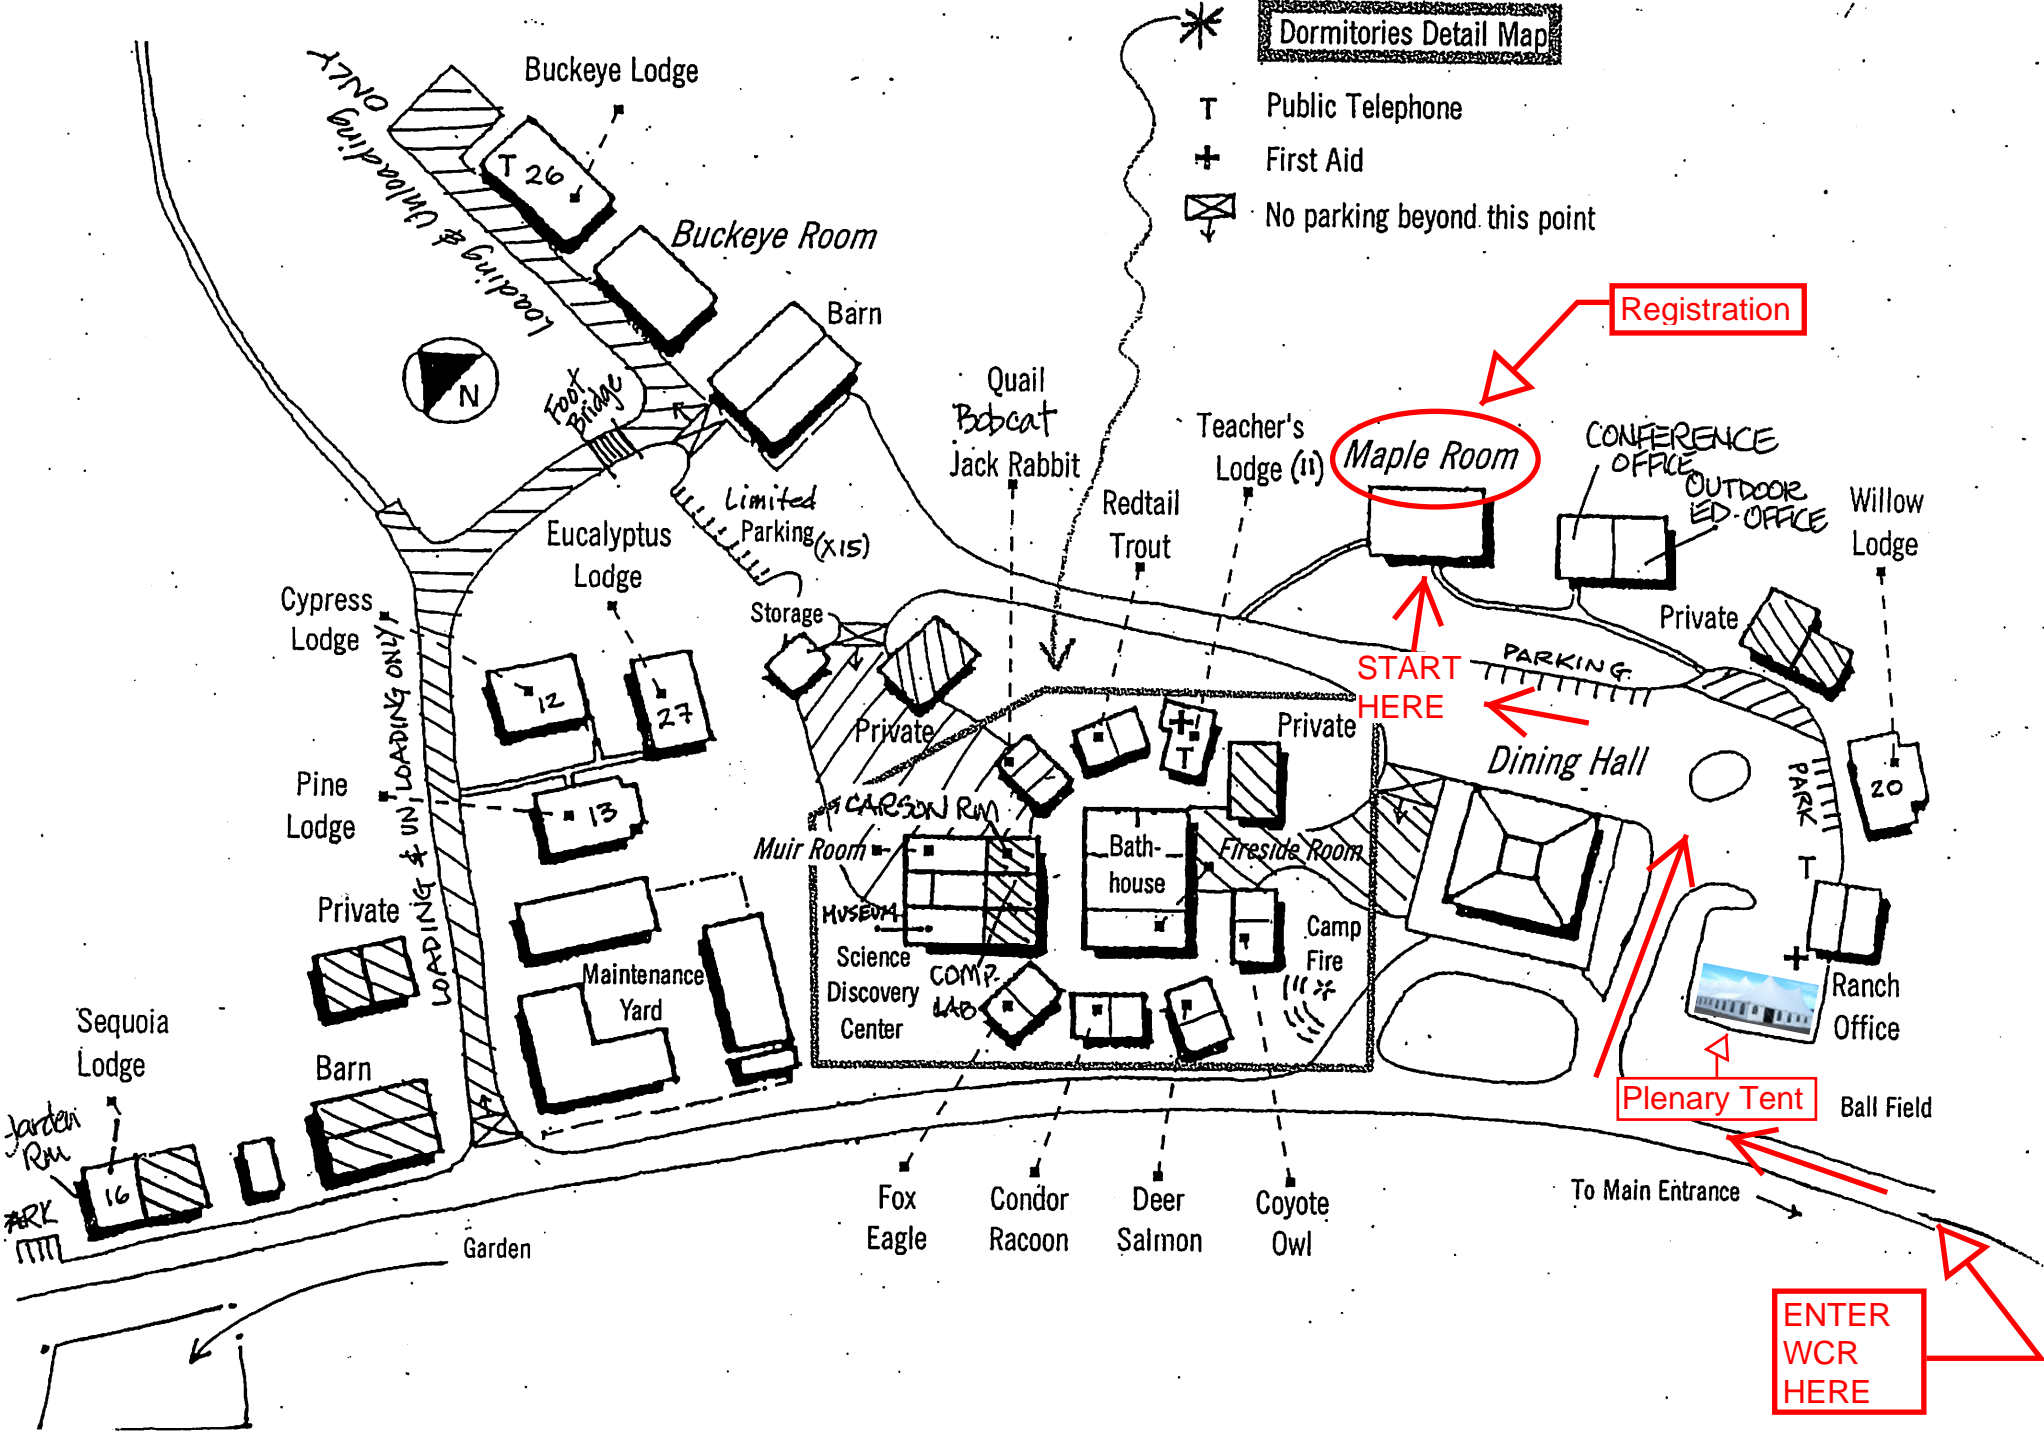

Walker Creek Ranch - Site Map

Dormitories Detail Map

- T Public Telephone
- + First Aid
- ⊗ No parking beyond this point

Registration

Maple Room

START HERE

Plenary Tent

ENTER WCR HERE

To Main Entrance

LOADING & UNLOADING ONLY

PARKING

PARK

Dining Hall

CARSON RM

Muir Room

Science Discovery Center

Buckeye Lodge

T 26

Buckeye Room

Barn

Limited Parking (X15)

Foot Bridge

LOADING ONLY

PARK